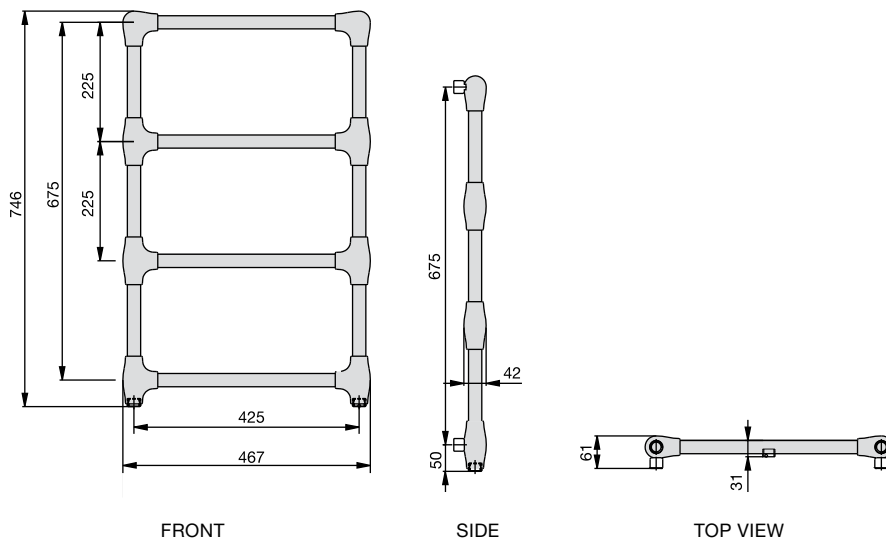

Model overview

Dimensions in mm

Connection to hot water central heating and open heating system

Chrome-plated version

Model	H mm	L mm	Thermal output			
			75/65/20 °C ¹⁾ Watt	70/55/24 °C Watt	55/45/24 °C Watt	55/45/20 °C Watt
LVCWC-75-47	746	467	135	98	60	71.6

H = height, L = length

1) Nominal heat output according to EN 442