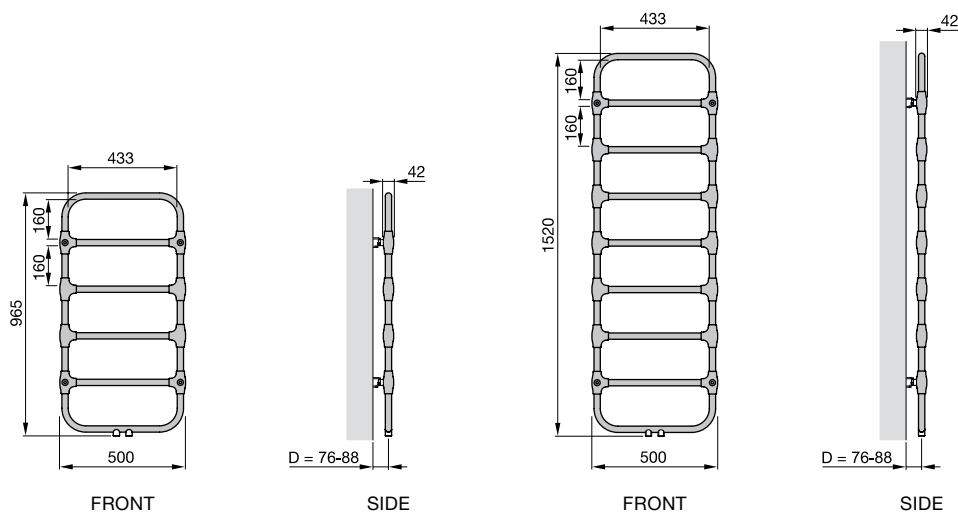

## Special benefits for hot water operation

- Flexible installation due to 50mm centre connections
- Matching designer adjustment dial available on request

## Model overview

D = distance from wall to middle of connection

Dimensions in mm